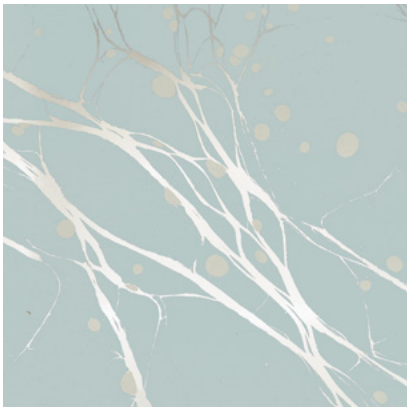

Calico

WILLOW

Tear Sheet

Willow is comprised of abstractions that explore the movement in the flow of a rivulet.

AQUARIUS

BLUSH

CELESTE

EMBER

HARVEST

TUNDRA

Willow Aquarius

Suitable for residential and commercial projects

COLOR
Aquarius

STOCK
Made to order

REPEAT
Non-repeating

CONTACT
sales@calicowallpaper.com
+1 718 243 1705
57 Lispenard Street
New York, NY 10013 USA

PANEL WIDTH
51" / 1295 mm trimmed

FLAMMABILITY
ASTM E84 Adhered Class A

DETAILS
Custom options available

PANEL HEIGHT
132" / 3353 mm standard
192" / 4877 mm extended

ENVIRONMENTAL
Recycled Content, Phthalate Free
Low VOC, HPD Available