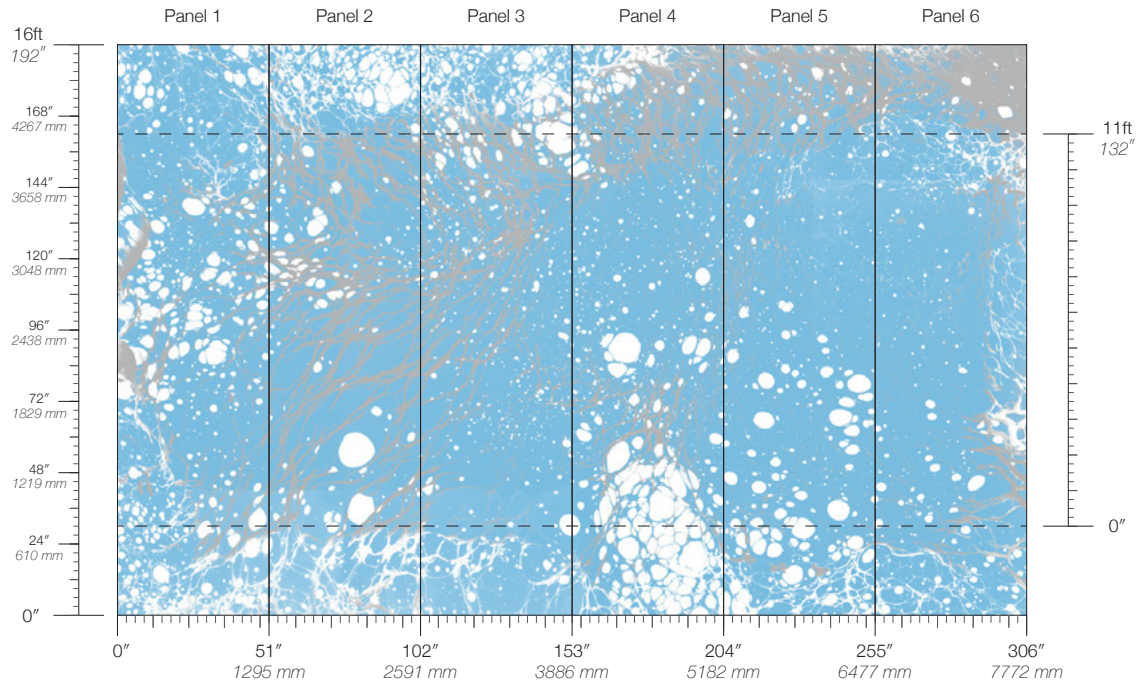

Willow Aquarius

Suitable for residential and commercial projects

COLOR
Aquarius

STOCK
Made to order

REPEAT
Non-repeating

CONTACT
sales@calicowallpaper.com
+1 718 243 1705
57 Lispenard Street
New York, NY 10013 USA

ITEM
1301

MINIMUM
1 panel

LEAD TIME
4 weeks to print

CONTENT
Type II Vinyl

MAINTENANCE
Water-based cleanser

ORIGIN
USA

DISCLAIMER
Panel maps represent mural artwork only. Reference the physical sample for color and texture.

PANEL WIDTH
51" / 1295 mm trimmed

FLAMMABILITY
ASTM E84 Adhered Class A

DETAILS
Custom options available

PANEL HEIGHT
132" / 3353 mm standard
192" / 4877 mm extended

ENVIRONMENTAL
Recycled Content, Phthalate Free
Low VOC, HPD Available

PRICE
Available upon request