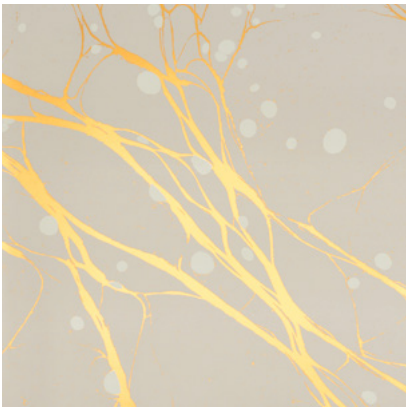

Calico

WILLOW

Tear Sheet

Willow is comprised of abstractions that explore the movement in the flow of a rivulet.

AQUARIUS

BLUSH

CELESTE

EMBER

HARVEST

TUNDRA

Willow Aquarius

Suitable for residential and commercial projects

COLOR
Aquarius

STOCK
Made to order

REPEAT
Non-repeating

CONTACT
sales@calicowallpaper.com
+1 718 243 1705
57 Lispenard Street
New York, NY 10013 USA